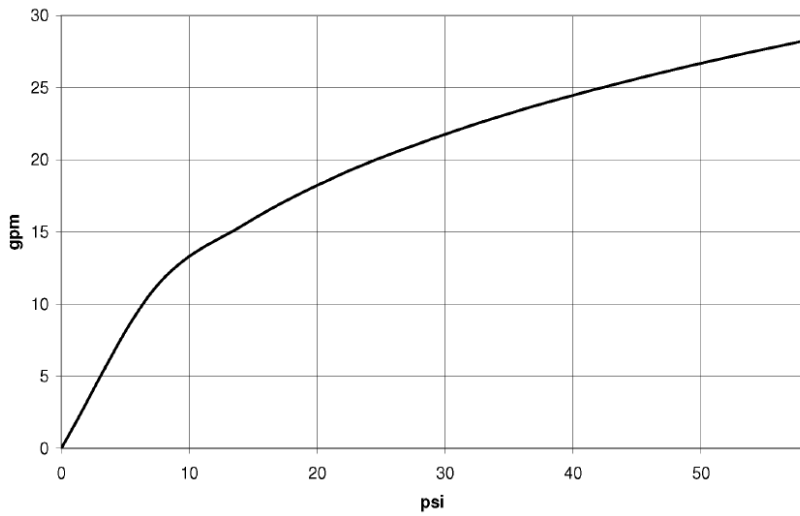

Dimensional drawing

All dimensions in mm / inch = mm x 0,0394

Shower - FM products
Wall mounting -
Article number: 35 003 970-90 0010

Flow rate chart

Shower - FM products
Wall mounting -
Article number: 35 003 970-90 0010