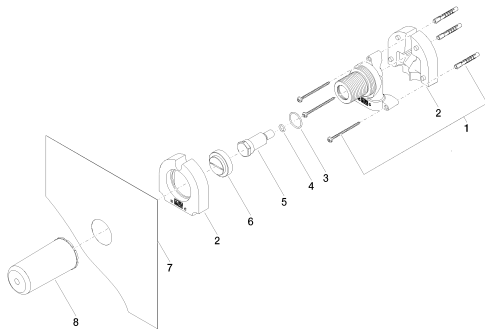

Shower - FM products

Wall mounting -

Article number: 35 003 970-90 0010

- brass, lead free
- 2x Connection 1/2" IT (cold/warm), DN 15
- Mud guard
- Water protection
- Sound insulation
- for 36 804 661-FF0010

Dimensional drawing

All dimensions in mm / inch = mm x 0,0394

Shower - FM products
Wall mounting -
Article number: 35 003 970-90 0010

Flow rate chart

Shower - FM products
Wall mounting -
Article number: 35 003 970-90 0010

Recommended article

12 179 970-90 0010
Extension 1" -

Spare parts list

Number	Item Number	Designation	Number of units
--------	-------------	-------------	-----------------