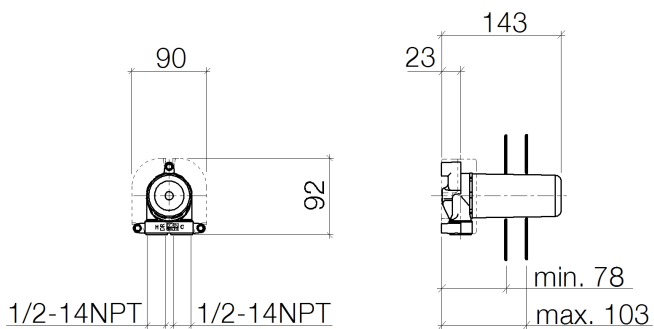

Shower - FM products

Wall mounting -

Article number: 35 003 970-90 0010

- brass, lead free
- 2x Connection 1/2" IT (cold/warm), DN 15
- Mud guard
- Water protection
- Sound insulation
- for 36 804 661-FF0010

Dimensional drawing

All dimensions in mm / inch = mm x 0,0394

Shower - FM products
Wall mounting -
Article number: 35 003 970-90 0010

Flow rate chart

Shower - FM products
Wall mounting -
Article number: 35 003 970-90 0010

Recommended article

12 179 970-90 0010
Extension 1" -

Spare parts list

Number	Item Number	Designation	Number of units
--------	-------------	-------------	-----------------